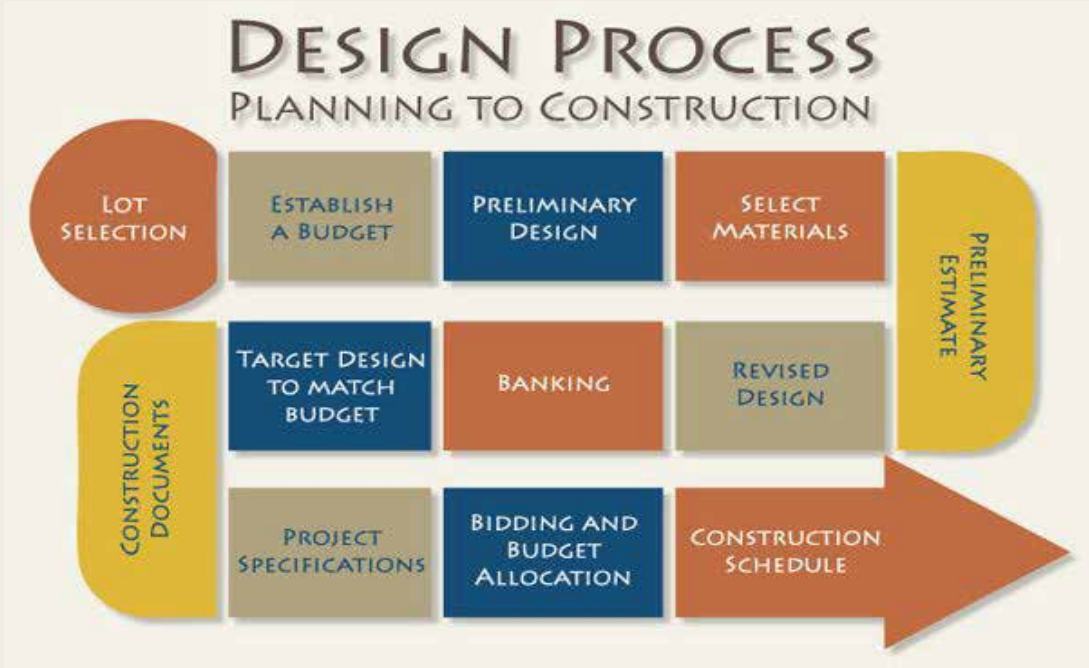

QUALITY STANDARDS

- The quality policy of Modern Interior Solutions. has always been to render “State of the Art” quality service to customers in order to achieve and maintain market leadership through total customer satisfaction.
- Modern Interior Solutions. vendors must pass our stringent quality and service standards in order to become one. The vendors are evaluated for quality and service of their products at regular intervals.

OUR GROUP

We work closely with our clients to design and develop the entire projects. Our specialized companies are able to undertake the entire process of any interior project with full control of each stage, from the concept to completion.

OUR PROCESS

With a clear and defined process; we manage all project stages. Client will have a clear understanding from the start receiving a detailed written proposal that specifies the project deliverables, milestone, materials and cost.